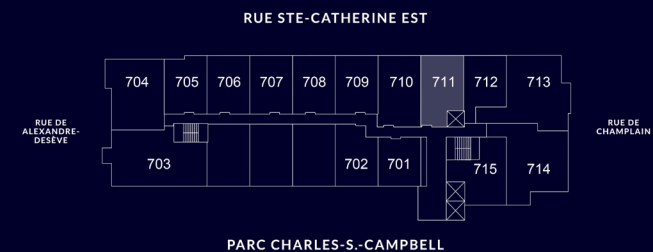

LE BOURBON CONDOMINIUMS

UNITÉ #711

Intérieur 629 pc/sf
Balcon 48 pc/sf

Description

1 Chambre, 1 Salle de bain /
1 Bedroom, 1 Bathroom

| | |
|---|--------------------------|
| A | Séjour / Living Room |
| B | Cuisine / Kitchen |
| C | Chambre / Bedroom |
| D | Salle de bain / Bathroom |
| E | Buanderie / Laundry |
| F | Balcon / Balcony |