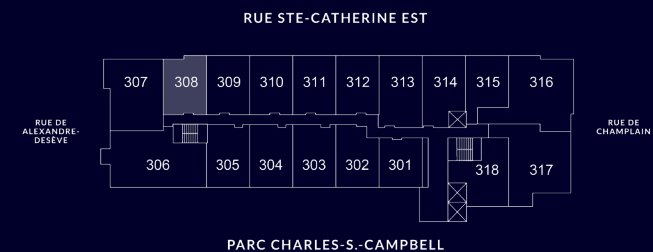

LE BOURBON CONDOMINIUMS

UNITÉ #308

Intérieur 581 pc/sf
Balcon 37 pc/sf

Description

1 Chambre, 1 Salle de bain /
1 Bedroom, 1 Bathroom

- | | |
|---|--------------------------|
| A | Séjour / Living Room |
| B | Cuisine / Kitchen |
| C | Chambre / Bedroom |
| D | Salle de bain / Bathroom |
| E | Buanderie / Laundry |
| F | Balcon / Balcony |